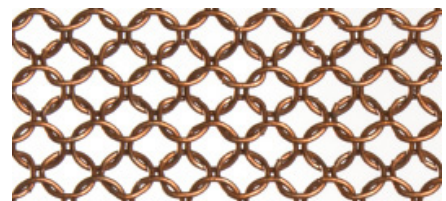

### Stainless Steel Ring Mesh Color Options

Available in Natural Stainless Steel and six standard enameled colors. Choose from White, Gunmetal, Black, Bronze, Gold, and Copper.

[Contact us](#) for custom colors.

White

Gunmetal

Black

Bronze

Gold

Copper

## Hanging Methods

Ring mesh drapes can be hung by any competent installer from strong, conventional track using carriers with integral hooks.

Choose from these 5 methods:

Small Grommets

Large Grommets

Rings