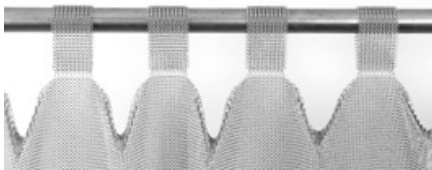

## Hanging Methods

Ring mesh drapes can be hung by any competent installer from strong, conventional track using carriers with integral hooks.

Choose from these 5 methods:

Small Grommets

Large Grommets

Rings

Tab Top

Continuous Pocket