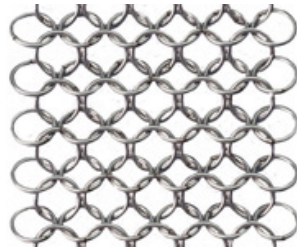

## ARCHITECTURAL DRAPERY || Ring Mesh

### Small Ring Mesh

Max Height: 180"  
Max Width (1 panel): 120"  
Weight (Stainless): Approx. 0.576 lb / sf  
Material: Stainless steel

### Large Ring Mesh

Max Height: 180"  
Max Width (1 panel): 120"  
Weight (Stainless): Approx. 0.63 lb / sf  
Material: Stainless steel

[Request a Quote](#)

[Ring Mesh photo gallery](#)

**2" x 2" swatch kits available**

### Finishes

Ring Mesh Drapes are available in Natural Stainless Steel, 6 standard Enamel colors or a custom color of your choice.

\*Please note: Natural stainless steel finish is not plated and small color variations between the panels that may be woven together to comprise the actual width and length will sometimes be visible.