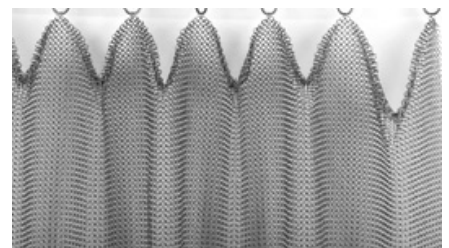

## Hanging Methods

Ring mesh drapes can be hung by any competent installer from strong, conventional track using carriers with integral hooks.

Choose from these 5 methods:

Small Grommets

Large Grommets

Rings

## Fullness Options

A minimum fullness of 20 percent is required to achieve a semi-flat natural fall.

For accordion folds, a minimum of 60 to 80 percent fullness is required.

Flat

50% Fullness

100% Fullness