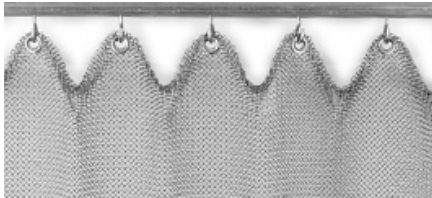

### Stainless Steel Ring Mesh Color Options

Available in Natural Stainless Steel and six standard enameled colors. Choose from White, Gunmetal, Black, Bronze, Gold, and Copper.

[Contact us](#) for custom colors.

## Hanging Methods

Ring mesh drapes can be hung by any competent installer from strong, conventional track using carriers with integral hooks.

Choose from these 5 methods:

Small Grommets

Large Grommets

Rings