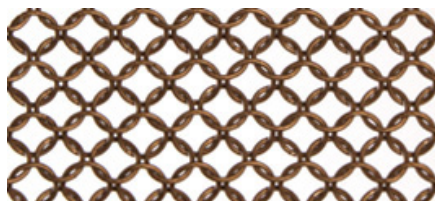

ARCHITECTURAL DRAPERY || Ring Mesh

Small Ring Mesh

Max Height: 180"
Max Width (1 panel): 120"
Weight (Stainless): Approx. 0.576 lb / sf
Material: Stainless steel

Large Ring Mesh

Max Height: 180"
Max Width (1 panel): 120"
Weight (Stainless): Approx. 0.63 lb / sf
Material: Stainless steel

[Request a Quote](#)

[Ring Mesh photo gallery](#)

2" x 2" swatch kits available

[Contact us for details](#)

Download full product info (PDF)

[View additional specs, colors and more](#)

Stainless Steel Ring Mesh Color Options

Available in Natural Stainless Steel and six standard enameled colors. Choose from White, Gunmetal, Black, Bronze, Gold, and Copper.

[Contact us](#) for custom colors.

Bronze