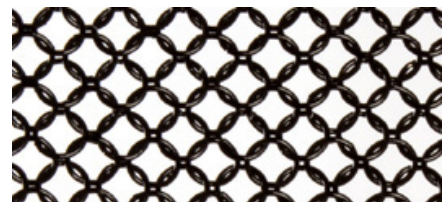

ARCHITECTURAL DRAPERY || Ring Mesh

Small Ring Mesh

Max Height: 180"
Max Width (1 panel): 120"
Weight (Stainless): Approx. 0.576 lb / sf
Material: Stainless steel

Large Ring Mesh

Max Height: 180"
Max Width (1 panel): 120"
Weight (Stainless): Approx. 0.63 lb / sf
Material: Stainless steel

[Request a Quote](#)

[Ring Mesh photo gallery](#)

2" x 2" swatch kits available

[Contact us for details](#)

Download full product info (PDF)

[View additional specs, colors and more](#)

Stainless Steel Ring Mesh Color Options

Available in Natural Stainless Steel and six standard enameled colors. Choose from White, Gunmetal, Black, Bronze, Gold, and Copper.

[Contact us](#) for custom colors.

Black