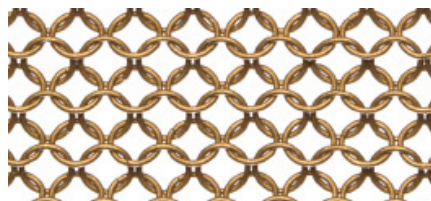

### Stainless Steel Ring Mesh Color Options

Available in Natural Stainless Steel and six standard enameled colors. Choose from White, Gunmetal, Black, Bronze, Gold, and Copper.

[Contact us](#) for custom colors.

White

Gunmetal

Black

Bronze

Gold

Copper

## Hanging Methods

Ring mesh drapes can be hung by any competent installer from strong, conventional track using carriers with integral hooks.

Choose from these 5 methods:

Small Grommets

Large Grommets

Rings